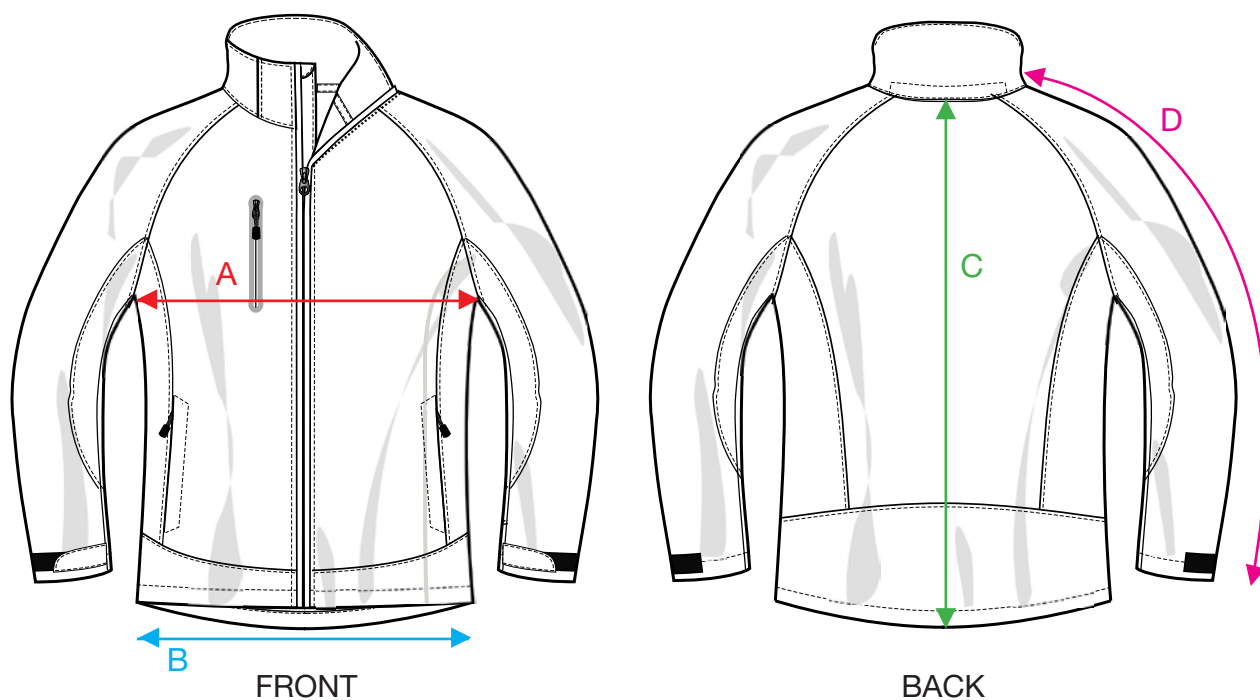

MEASUREMENT SHEET/SIZE SPEC

020928 MILFORD JACKET LADIES

MEASUREMENT IN CM	S/36	M/38	L/40	XL/42	XXL/44
A - 1/2 CHEST	49	53	57	61	67
B - 1/2 BOTTOM	51	55	59	63	69
C - BODYLENGTH BACK	66	68	70	72	74
D - SHOULDER + SLEEVELENGTH	74	75,5	77	78,5	80

Sizing chart is in centimeters and sizing is subject to a market accepted tolerance. No rights may be derived from this sizing chart.