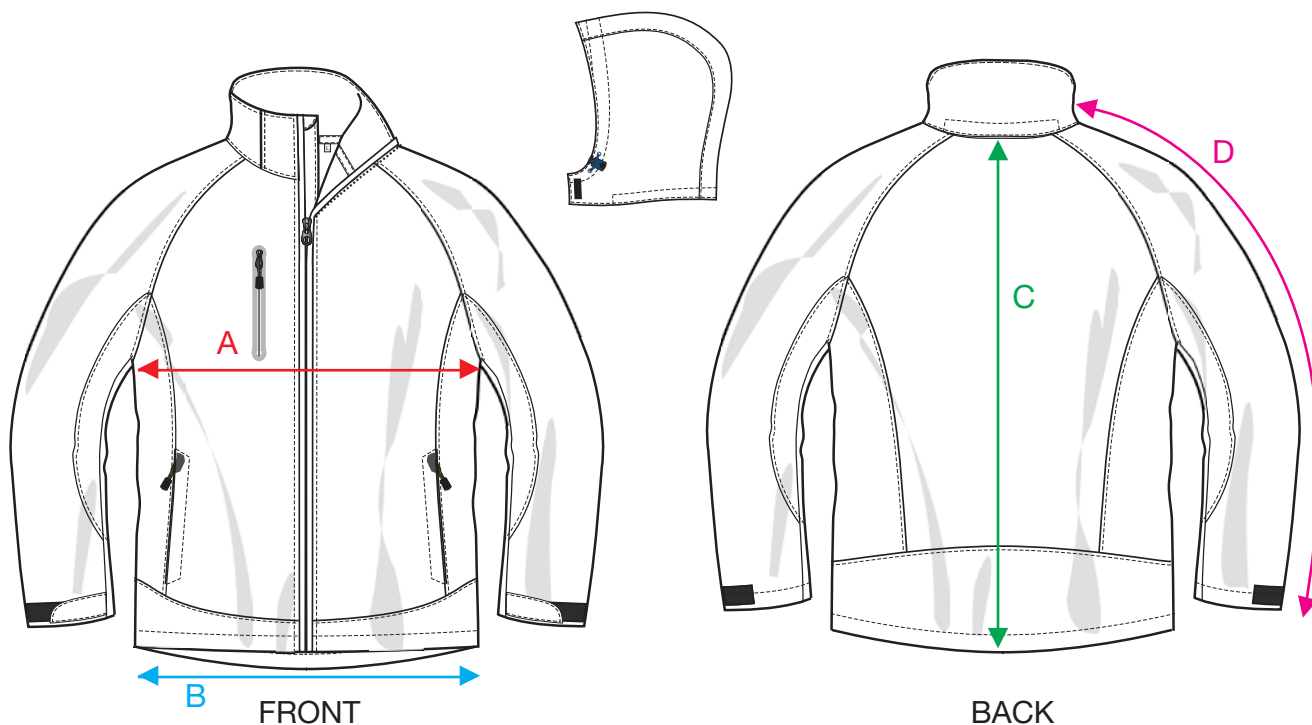

## MEASUREMENT SHEET/SIZE SPEC

020927 MILFORD JACKET

MEASUREMENT IN CM	XS	S	M	L	XL	XXL	3XL
A - 1/2 CHEST	48	52	56	60	64	70	76
B - 1/2 BOTTOM	45	49	53	57	61	67	73
C - BODYLENGTH BACK	67	70	73	76	79	82	84
D - SHOULDER + SLEEVELENGTH	78,5	80,5	82,5	84,5	86,5	88,5	90,5

Sizing chart is in centimeters and sizing is subject to a market accepted tolerance. No rights may be derived from this sizing chart.